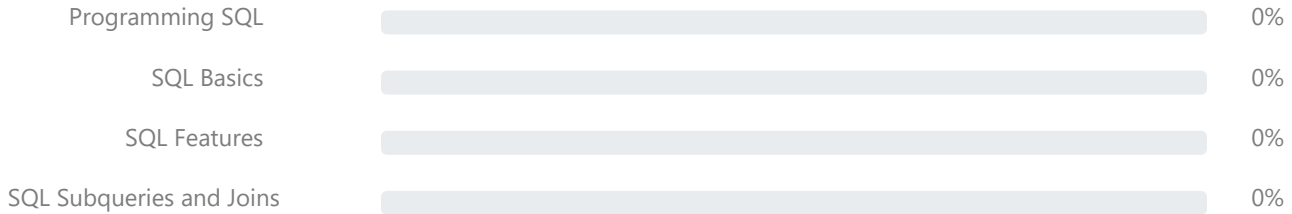

**Geetha Gowri**

Status : FAIL

**BREAKDOWN****STRENGTH FINDER****DETAILED SCORE**

Section Name	Total Questions	Answered	Not Answered	Correct Marks	Partial Marks	Penalty Marks	Score
Certified Developer Advanced - ANSI SQL	5	0	5	0.00	0.00	0.00	0.00